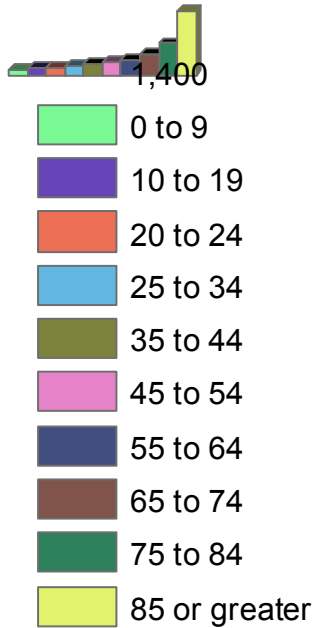

East Side Neighborhood Services Population by Age

Legend

Neighborhood Boundaries

East Side Neighborhoods (Excluding University of Minnesota)		
Total Population	57,832	
Age		
0 to 9	5,588	10%
10 to 19	5,104	9%
20 to 24	9,670	17%
25 to 34	12,100	21%
35 to 44	7,666	13%
45 to 54	7,180	12%
55 to 64	5,172	9%
65 to 74	2,114	4%
75 to 84	1,935	3%
85 or greater	1,303	2%