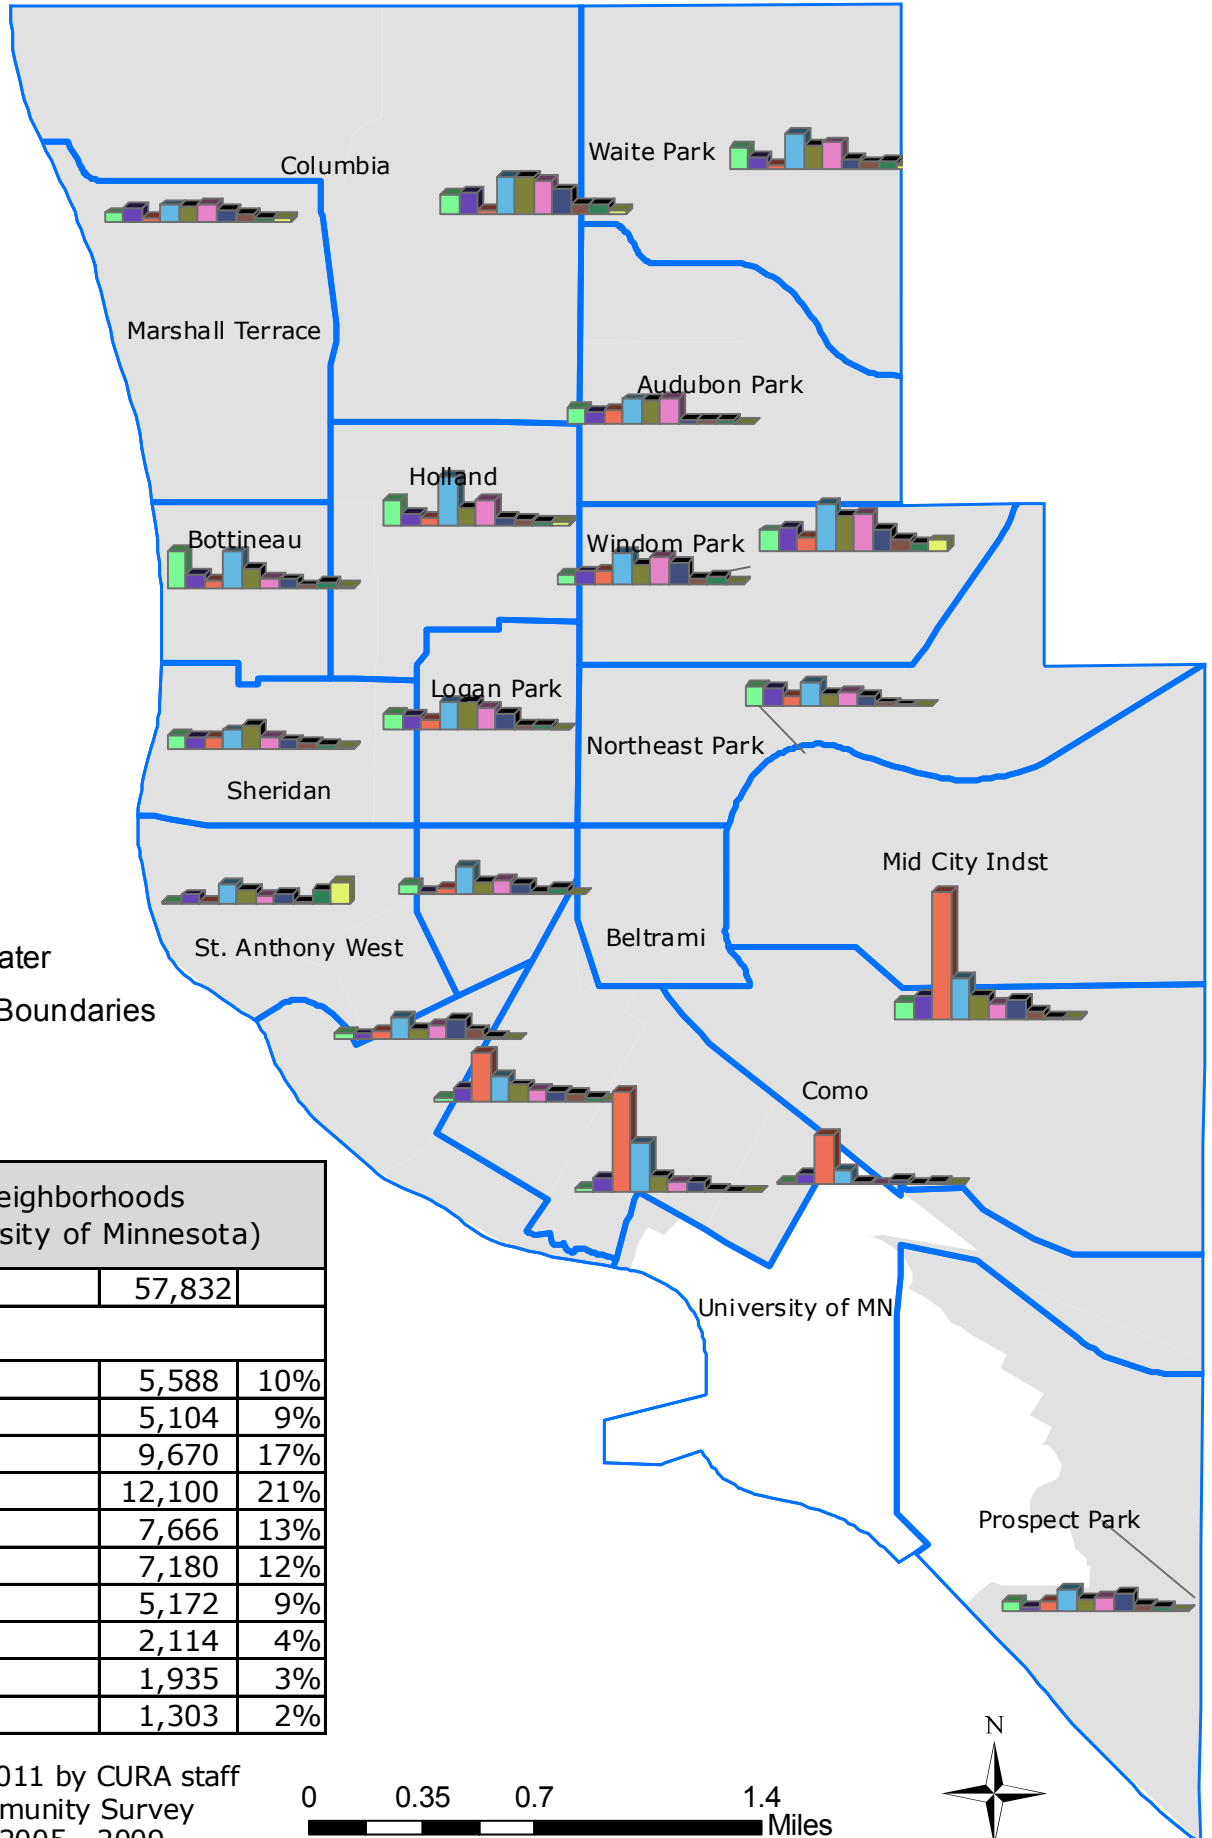

East Side Neighborhood Services Population by Age

Legend

Neighborhood Boundaries

East Side Neighborhoods (Excluding University of Minnesota)		
Total Population	57,832	
Age		
0 to 9	5,588	10%
10 to 19	5,104	9%
20 to 24	9,670	17%
25 to 34	12,100	21%
35 to 44	7,666	13%
45 to 54	7,180	12%
55 to 64	5,172	9%
65 to 74	2,114	4%
75 to 84	1,935	3%
85 or greater	1,303	2%

Map created January 2011 by CURA staff
with American Community Survey
5 year averages 2005 - 2009