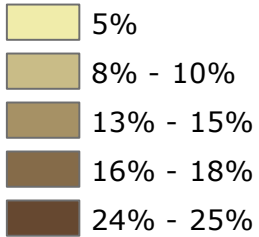

East Side Neighborhood Services Foreign-Born Population by Country of Origin

Legend

Percent Foreign Born

Country of Origin

Neighborhood Boundaries

East Side Neighborhoods (Excluding University of Minnesota)		
Total	57,832	
Foreign Born	8,050	14%
Africa	1,669	21%
Asia	2,383	30%
Canada	172	2%
Europe	920	11%
Northern Europe	93	10%
Western Europe	218	24%
Southern Europe	127	14%
Eastern Europe	482	52%
Latin America	2,901	36%
Mexico	1,156	40%