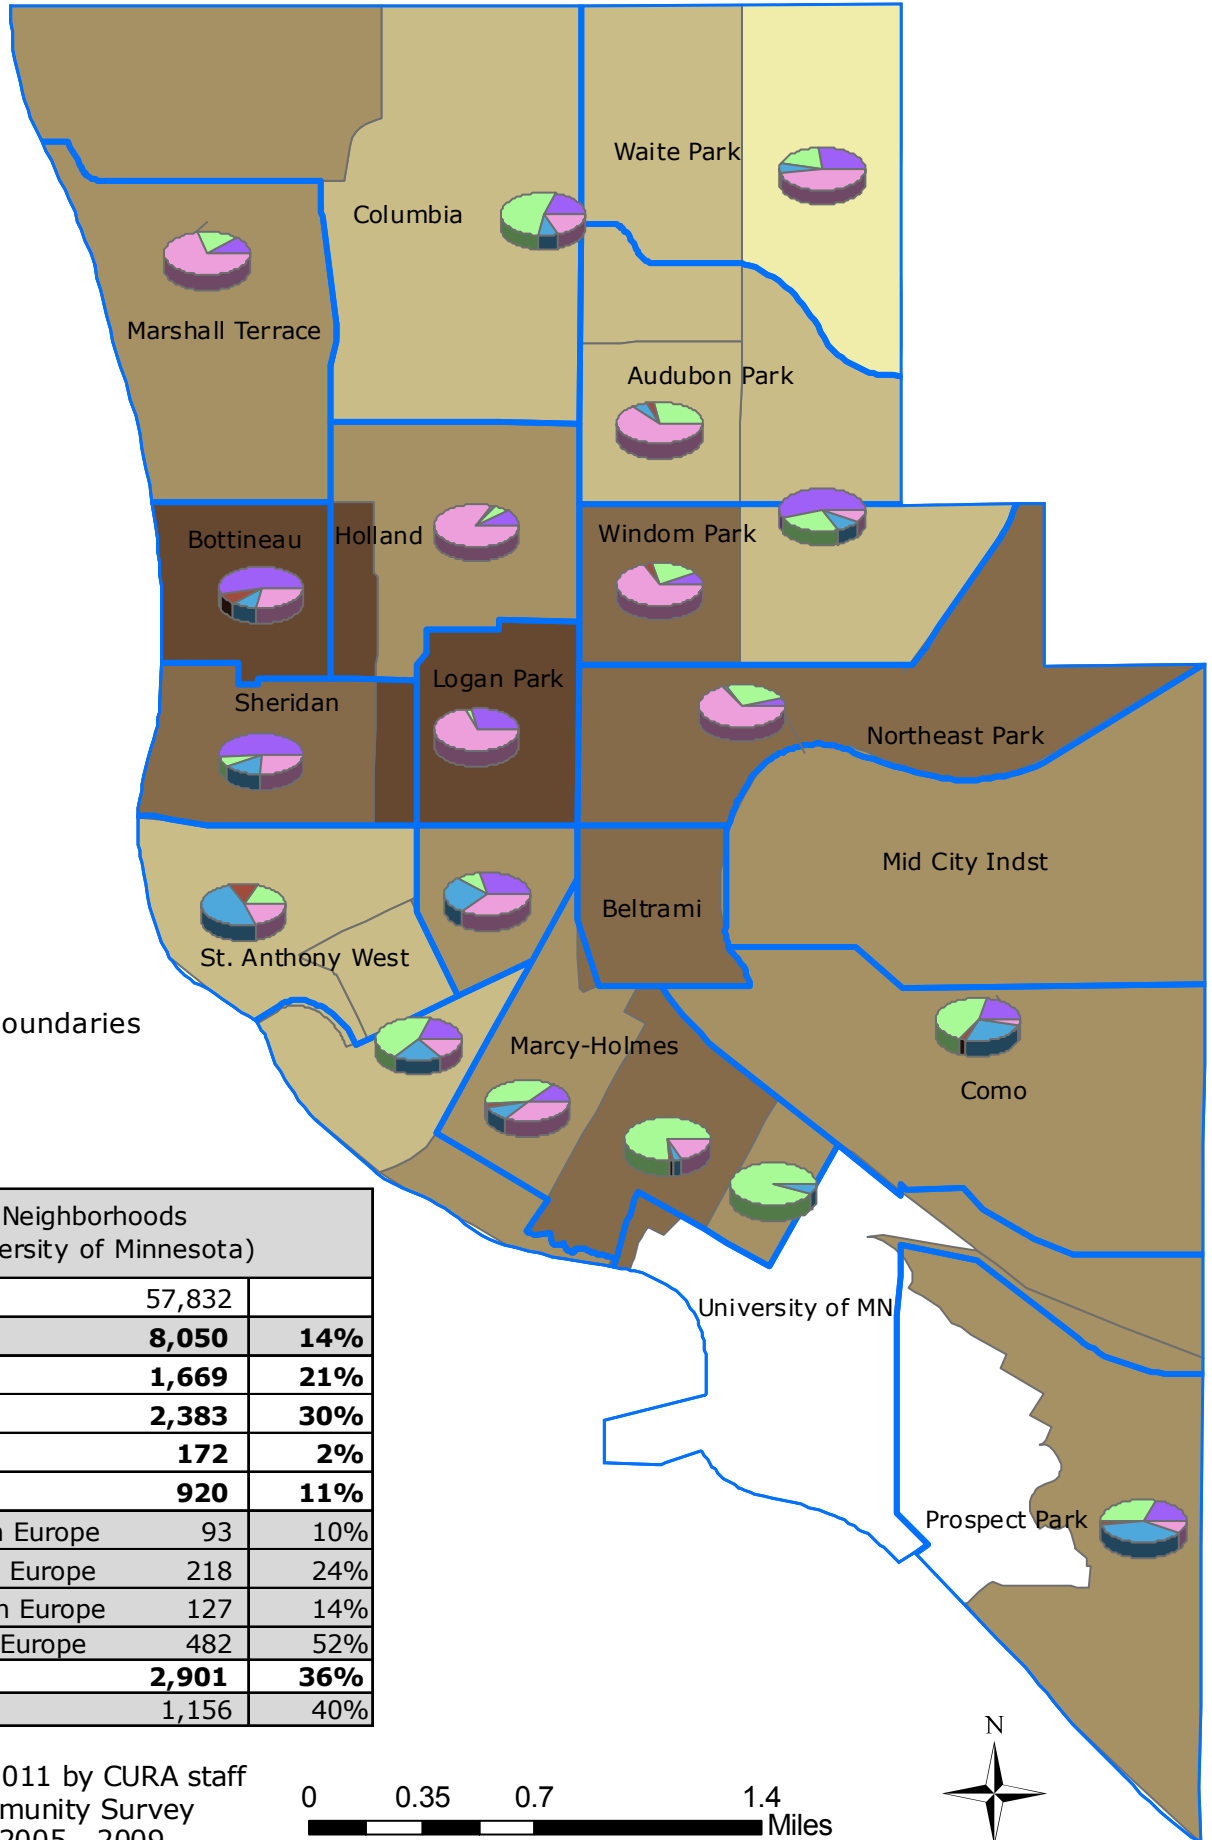

East Side Neighborhood Services Foreign-Born Population by Country of Origin

Legend

Percent Foreign Born

Country of Origin

Neighborhood Boundaries

East Side Neighborhoods (Excluding University of Minnesota)		
Total	57,832	
Foreign Born	8,050	14%
Africa	1,669	21%
Asia	2,383	30%
Canada	172	2%
Europe	920	11%
Northern Europe	93	10%
Western Europe	218	24%
Southern Europe	127	14%
Eastern Europe	482	52%
Latin America	2,901	36%
Mexico	1,156	40%

Map created February 2011 by CURA staff
with American Community Survey
5 year averages 2005 - 2009